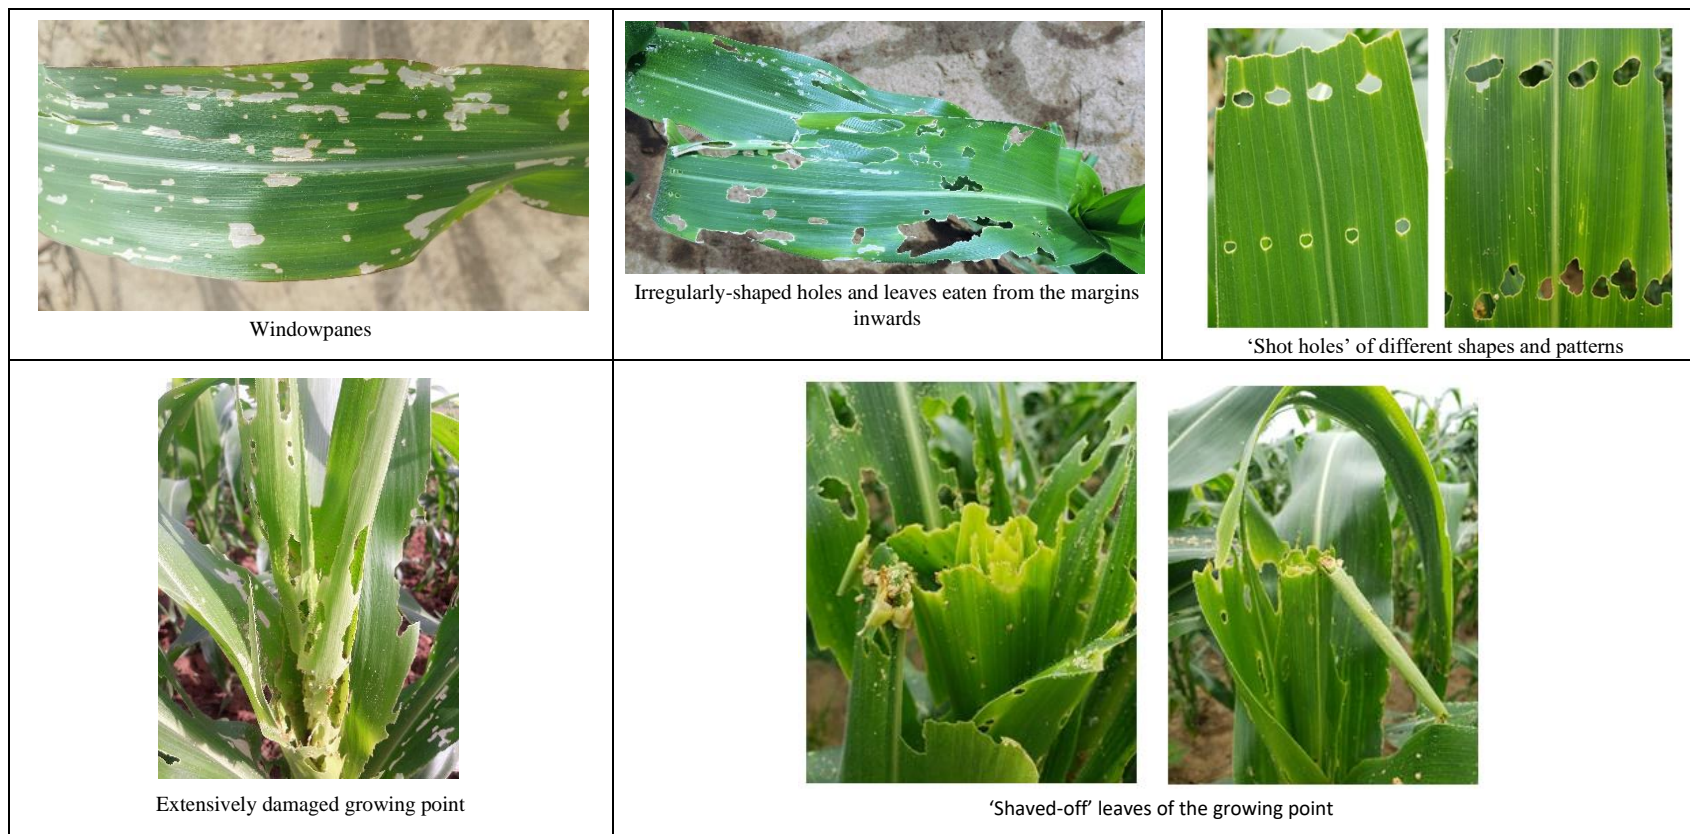

Fall Armyworm Leaf Damage

'Windowpanes' accompanied by irregularly shaped holes and leaves eaten from the margins, 'shot holes', chewed-up whorl leaves and 'shaved-off' leaves are characteristic of FAW infestation (Photographs: Peter Chinwada)